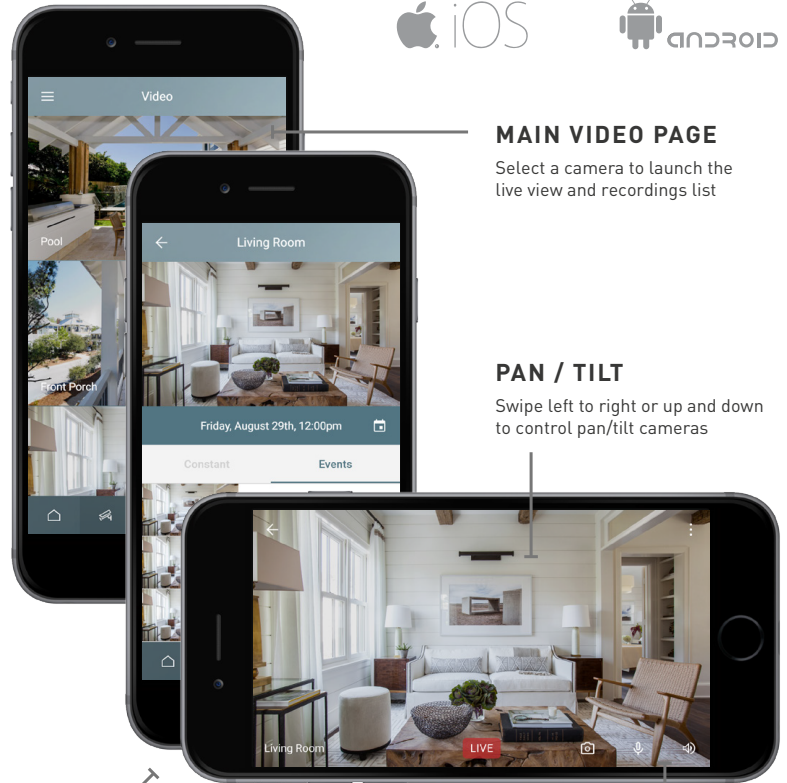

Features:

- Powered by SecureNet SmartLink+ app
- 802.11 b/g/n WiFi
- H.264 video compression
- 720p High Definition resolution
- Two-way audio (most models)
- IR-Cut Filter and IR LEDs for Night Vision

SecureNet SmartLink+ app also supports:

- 2GIG RELY System
- 2GIG GC2 System

SmartLink+ App Interface

MAIN VIDEO PAGE
Select a camera to launch the live view and recordings list

PAN / TILT
Swipe left to right or up and down to control pan/tilt cameras

ROTATE THE SCREEN
Hold the screen horizontally to view full screen live video

VOLUME AND MICROPHONE
Toggle the **Volume** (speaker) icon to listen to audio captured through the camera.
Tap the **Microphone** icon to display the red overlay **Push to Talk** button. Hold the Push to Talk button to talk through the camera.