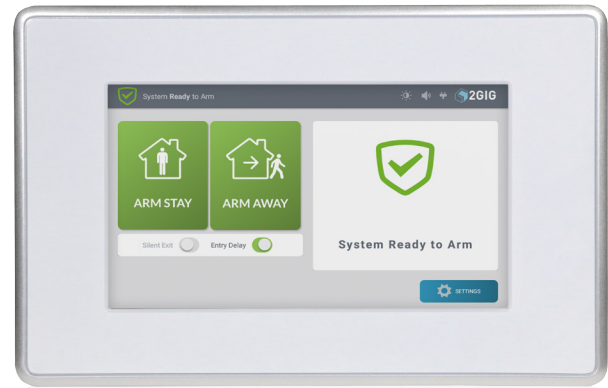

2GIG-SP2-GC3

Panel

7" capacitive touch screen

Resolution: 1024 x 600 pixels

One-touch arming

Dimensions: 8.9" x 5.7" x 0.95"

Firmware updates:

- Over-the-air
- USB

Communication

Connects via WiFi or GC3 Access Point

Installation

Easy-to-use mounting template

Mounts to wall or uses desk mount (2GIG-CP-DESK)

Power

100-240VAC 50/60Hz 0.2A 5VDC adapter

Rechargeable backup battery

Operating Temperature: 0°C to 40°C, 32°F to 104°F