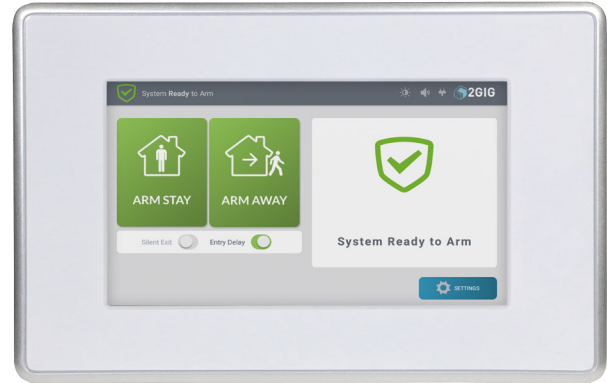

# 2GIG GC3 Wireless Secondary Touchscreens

2GIG-SP1-GC3 Secondary Touchscreen

2GIG-SP2-GC3 Secondary Touchscreen

**2GIG-SP1-GC3**

**2GIG-SP2-GC3**

✓	7" FULL COLOR TOUCHSCREEN	✓
✓	WALL MOUNT OR DESK MOUNT (USING 2GIG-DESK)	✓
✓	CONNECTS VIA WIFI	✓
✓	SECURITY CONTROL – VIEW STATUS, BYPASS, ARM, DISARM	✓
✓	CHIME	✓
✓	VOICE ANNUNCIATIONS	
✓	AUTOMATION CONTROL – SCENES, ROOMS & BOOKMARKS	
✓	VIEW WEATHER DATA	

## MULTIPLE CONTROL OPTIONS FOR GC3

*Add up to four wireless touchscreens to provide system control, wherever it's convenient.*

### 2GIG-SP1-GC3

Offers the exact same control features as the main GC3 panel. Full security control, as well as control over automation devices, including Scenes, Rooms and Bookmarking options. The 2GIG-SP1-GC3 also displays full five day weather display.

### 2GIG-SP2-GC3

Can be mounted on a wall or desk using 2GIG-CP-DESK Accessory (sold separately). This touch screen shows system status, bypass zones, arm stay, arm away or disarm.

**2GIG-SP1-GC3**