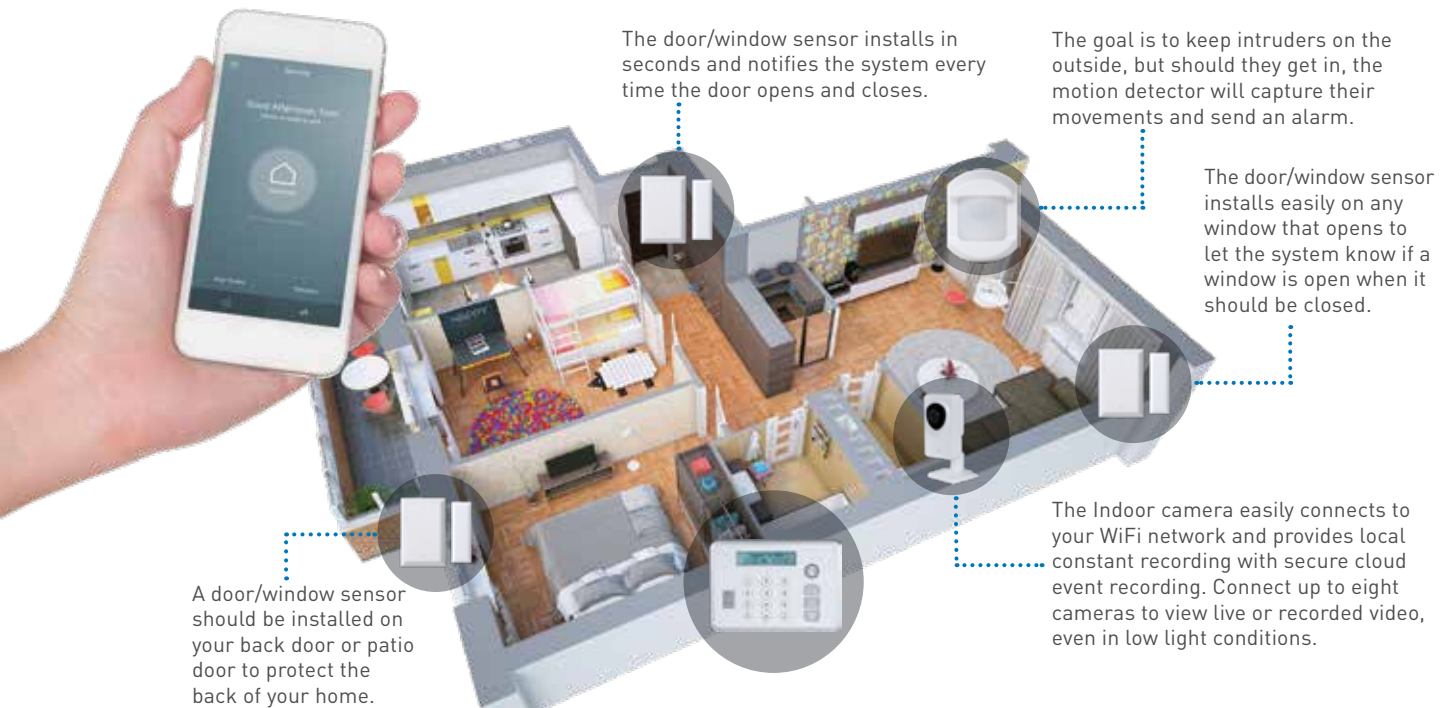

## Whatever your needs are

**2GIG Rely is built to secure your world, not break your bank.**

2GIG Rely is designed to provide professional grade security at a price any homeowner can afford.

**Whether living in a dorm, condo or an apartment, 2GIG Rely keeps you safe.**

The Rely system is designed to be sleek in size to cover a variety of home types, keeping you safe when home or away.

**Perfect for your vacation home, even when you can't be there.**

2GIG Rely is a perfect solution to protect your cabin or beach house when you can't be there.

## HOW YOUR 2GIG RELY SYSTEM WORKS:

Select from multiple cameras.

Select from recorded video clips.

Turn the phone or tablet sideways for full screen. Control video timeline and audio.

The keychain control allows you to arm the system as you leave or disarm your system as you return home. It will also allow you to send a panic alarm, if necessary.

### Panel Features

- Add up to 16 sensors, including security or life safety devices like smoke or carbon monoxide detectors
- Supports up to 8 users, so everyone in your family can have their own code
- Can be wall mounted, or on any surface using the provided desk mount stand